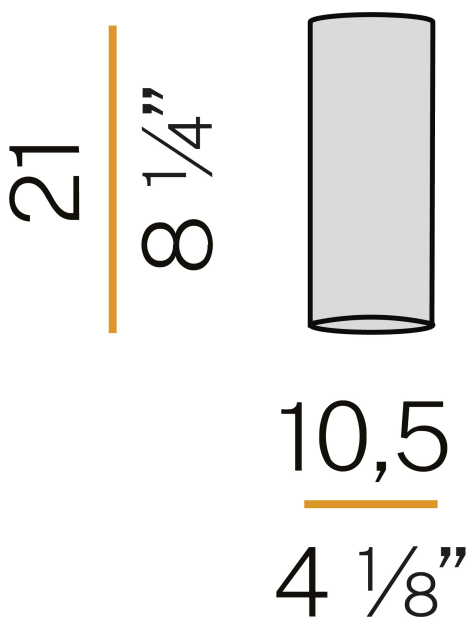

PANZERI

One

220-240V AC ON-OFF
P03721.000.0401

 gold leaf

DIRECT
LIGHT

Data sheet

CODE	P03721.000.0401
SYSTEM POWER CONSUMPTION	15W
EFFICACY	68.13lm/W
LIGHT SOURCE	LED
LIGHT SOURCE LIFETIME	L90 (B10) 50.000h
COLOUR TEMPERATURE	3000K Ra>90
LIGHT DISTRIBUTION	diffused
POWER SUPPLY	220-240V AC
FREQUENCY	50/60Hz
ELECTRICAL CONFIGURATION	ON-OFF
DRIVER	integrated included
NOMINAL LUMINOUS FLUX	1611lm
LUMEN OUTPUT	1022lm
EFFICIENCY	63.4%
WEIGHT	0,83 Kg
PROTECTION DEGREE	IP40
COLOUR TOLLERANCES	SDCM 3
PACKING DIMENSIONS (CM)	25,0 x 30,5 x 14,0

Technical drawing

Polar diagram